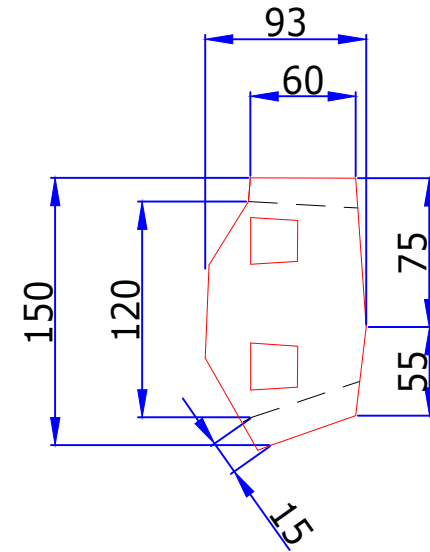

DUBAI. UAE.
 info@ducast.com
 www.ducast.com

Anchor lugs 30sqx 32mm Length

FRONT VIEW OF COVER & FRAME

SIDE VIEW

DATE : 09-07-09	CHECKED BY: KM	DESCRIPTION : 600x120mm Ductile Iron Catch Basin Grating CB-1GA	REV : 0	ALL DIMENSIONS ARE IN MM
DRAWN BY : GK	APP.BY: AB		SCALE : NTS	