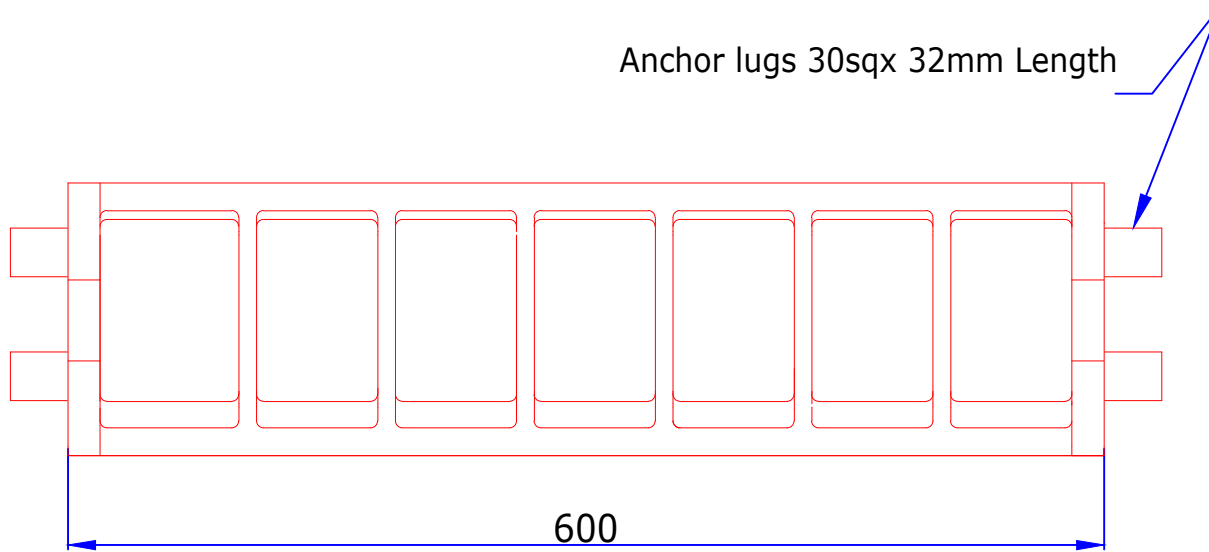

DUBAI. UAE.
 info@ducast.com
 www.ducast.com

Anchor lugs 30sqx 32mm Length

FRONT VIEW OF COVER & FRAME

SIDE VIEW

DATE : 09-07-09	CHECKED BY: KM	DESCRIPTION : 600x120mm Ductile Iron Catch Basin Grating CB-1GA	REV : 0	ALL DIMENSIONS ARE IN MM
DRAWN BY : GK	APP.BY: AB		SCALE : NTS	