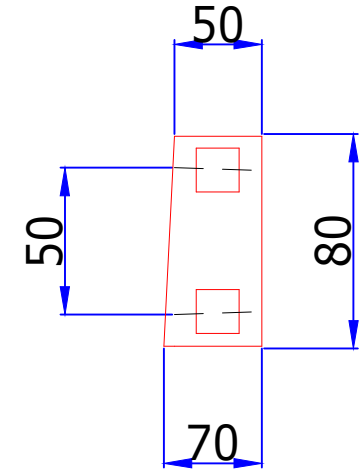

FRONT VIEW OF COVER & FRAME

SIDE VIEW

CODE	LENGTH (mm)	WIDTH (mm)	ANCHOR LEGS (mm)	OPENING (mm)	THICK (mm)	THICK (mm)
CB-6G	600	80	20X27	50	50	70

DATE : 09-07-09	CHECKED BY: KM	DESCRIPTION : 600x80mm Ductile Iron Catch Basin Grating CB-6G	REV : 0	ALL DIMENSIONS ARE IN MM
DRAWN BY : GK	APP.BY: AB		SCALE : NTS	