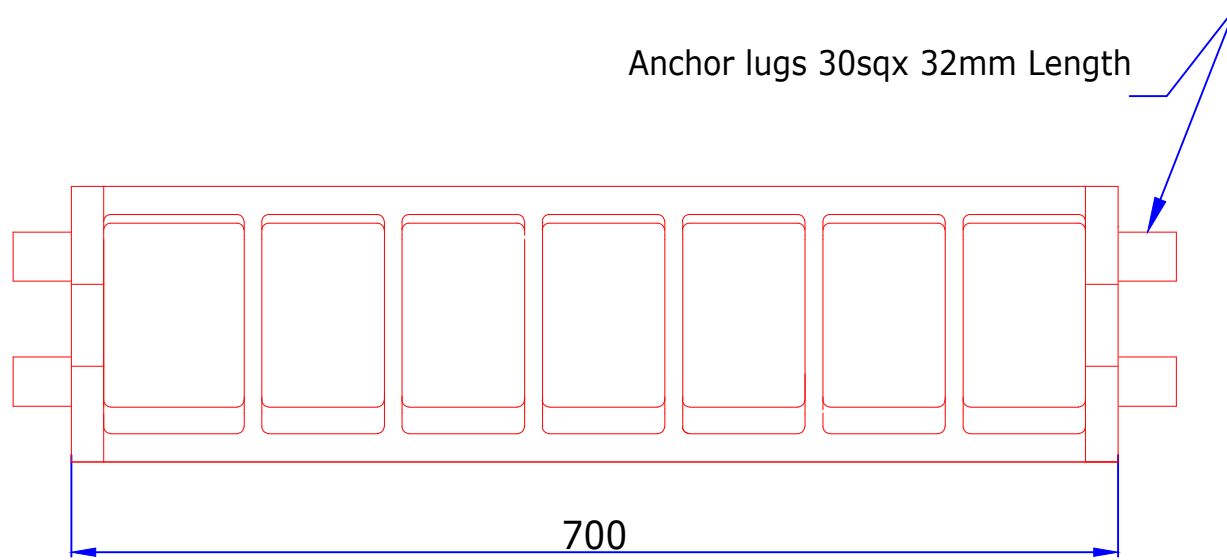

DUBAI. UAE.  
 info@ducast.com  
 www.ducast.com

FRONT VIEW OF COVER & FRAME

SIDE VIEW

DATE : 18-04-2012	CHECKED BY: KM	DESCRIPTION : 700x120mm Ductile Iron Catch Basin Grating CB-7G	REV : 0	ALL DIMENSIONS ARE IN MM
DRAWN BY : GK	APP.BY: AB		SCALE : NTS	