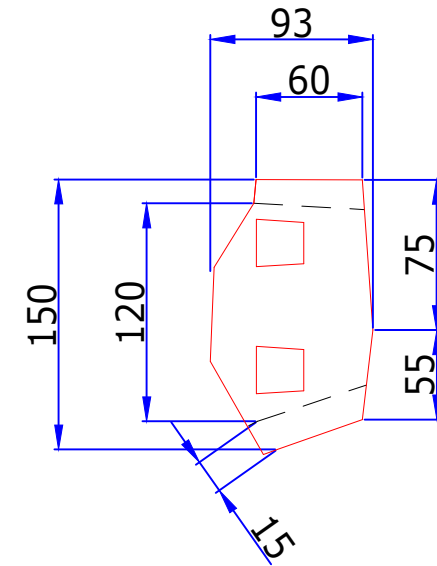

DUBAI. UAE.  
 info@ducast.com  
 www.ducast.com

FRONT VIEW OF COVER & FRAME

SIDE VIEW

DATE : 18-04-2012	CHECKED BY: KM	DESCRIPTION : 700x120mm Ductile Iron Catch Basin Grating CB-7G	REV : 0	ALL DIMENSIONS ARE IN MM
DRAWN BY : GK	APP.BY: AB		SCALE : NTS	