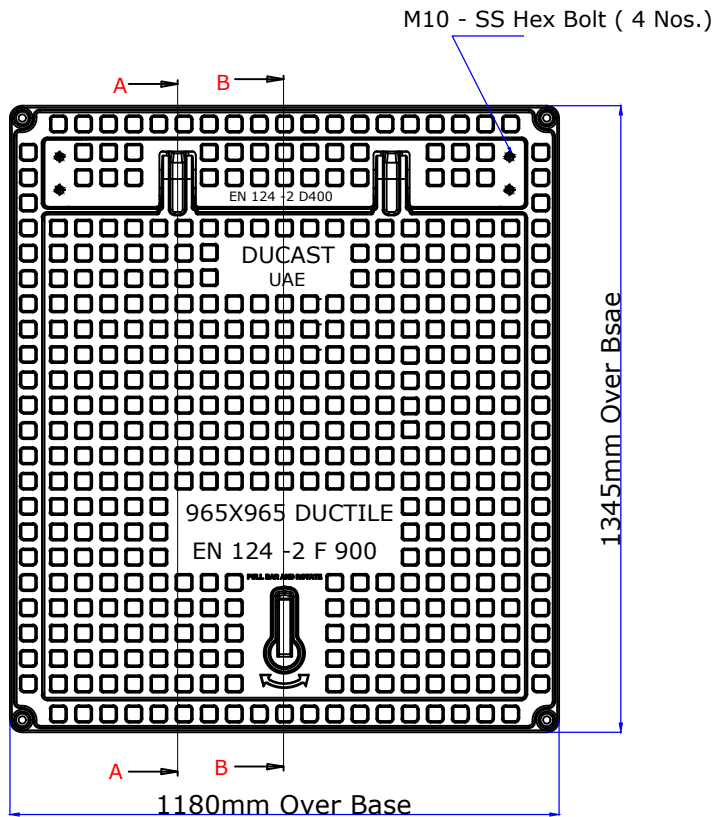

DUBAI. UAE.  
 info@ducast.com  
 www.ducast.com

Plan View of Cover & Frame

Section A-A

Section B-B

Side View

Lock assy

DRAWN BY : GK	DATE : 02-08-18	<u>DESCRIPTION :</u> <b>965X965MM CLEAR OPENING DUCTILE IRON LOADING CLASS F 900 SOLID TOP EASY LIFT COVER &amp; FRAME (SPRING ASSISTED &amp; LOCKABLE PROVISIONS)</b>	REV : 01	ALL DIMENSIONS ARE IN MM
CHECKED BY: KM	APP.BY: AB		SCALE :1:12	