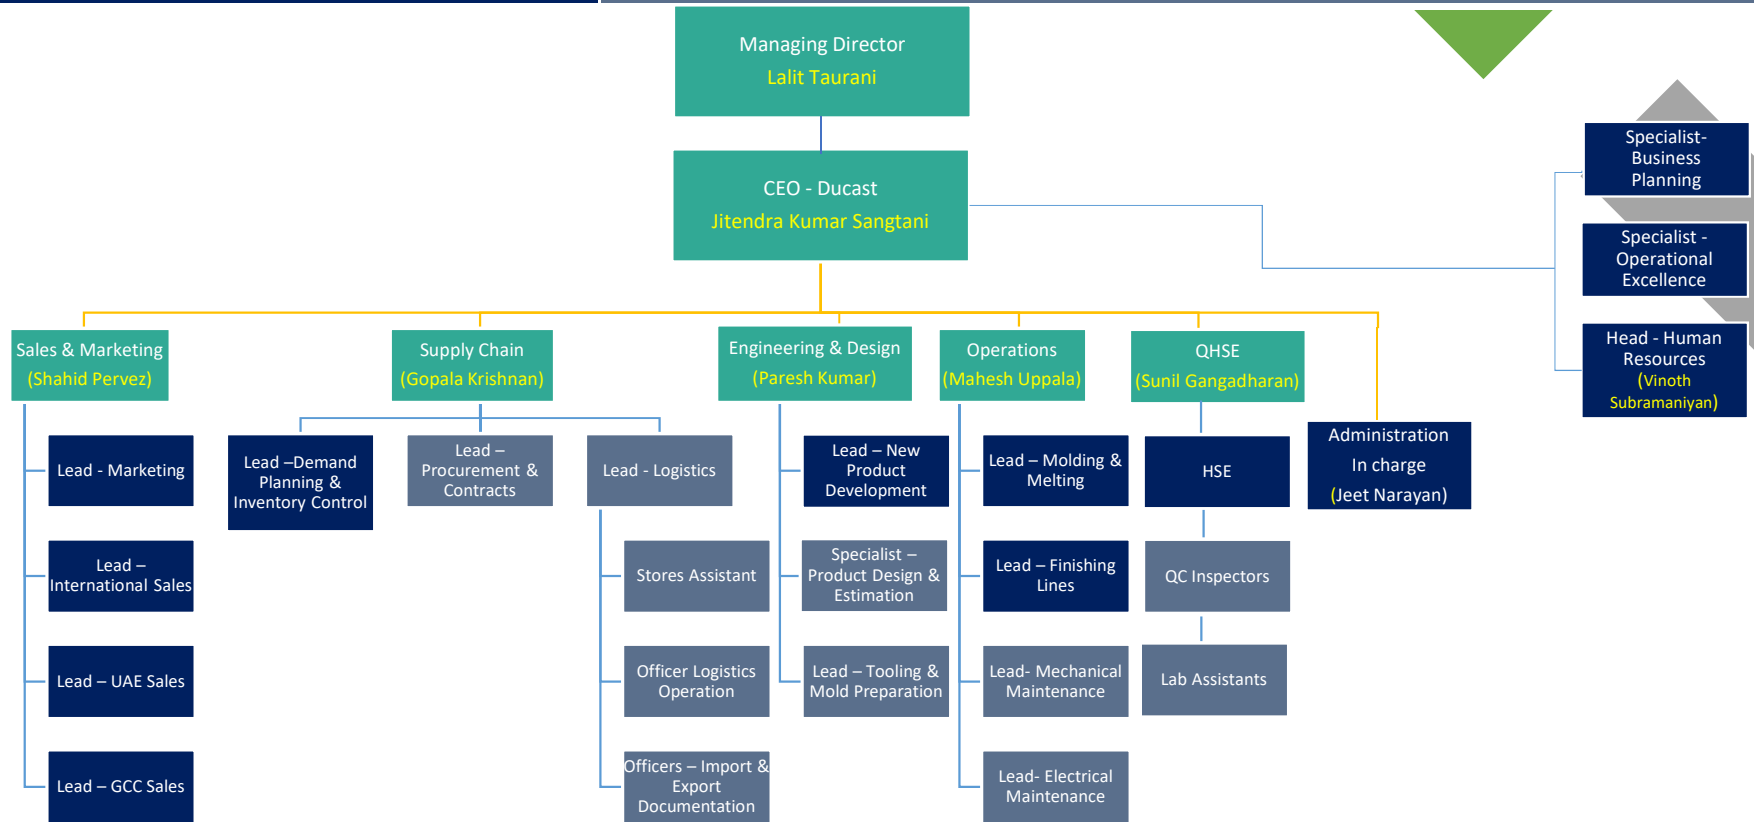

# E Positional Structure

# Ducast Organization Structure

(F)

**Note:**

- BP & OE will have dotted reporting to Head - BP & OD at Head Office
- Each Sales region will have separate focus on partner/distributor sales and end customer sales